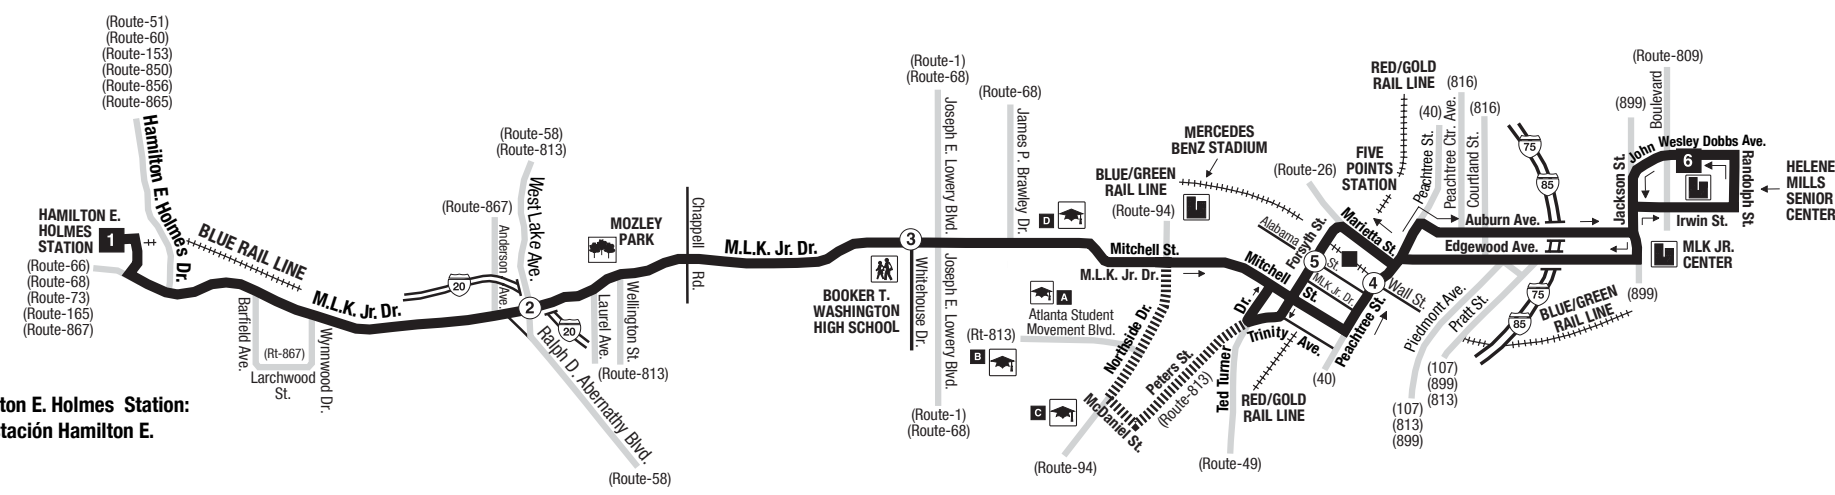

**Routes intersecting at Five Points Station:
Rutas intersectando en la Estación Five Points:**

- 3-Martin Luther King, Jr. Drive/Auburn Avenue
- 21-Memorial Drive
- 26-Marietta Street/Perry Boulevard
- 40-Peachtree Street/Downtown
- 42-Pryor Road
- 49-McDonough Boulevard
- 55-Jonesboro Road
- 186-Rainbow Drive/South Dekalb
- 813-Atlanta University Center
- 816-North Highland Avenue
- -CobbLinc

**Routes intersecting at Hamilton E. Holmes Station:
Rutas intersectando en la Estación Hamilton E. Holmes:**

- 3-Martin Luther King, Jr. Drive/Auburn Avenue
- 51-Joseph E. Boone Boulevard
- 60-Hightower Road
- 68-Lynhurst Drive/Princeton Lakes
- 68-Benjamin E. Mays Drive
- 73-Fulton Industrial
- 153-James Jackson Parkway
- 165-Fairburn Road
- 201-Six Flags Over Georgia
- 850-Carroll Heights/Fairburn Heights
- 856-Baker Hills/Wilson Mill Meadows
- 865-Boulder Park Drive
- 867-Peyton Forest/Dixie Hills
- -CobbLinc

- INTERSECTING ROUTES
  Rutas Intersectando
- ..... ROUTE DETOUR DURING SPECIAL EVENTS
  Desvío de ruta durante eventos especiales