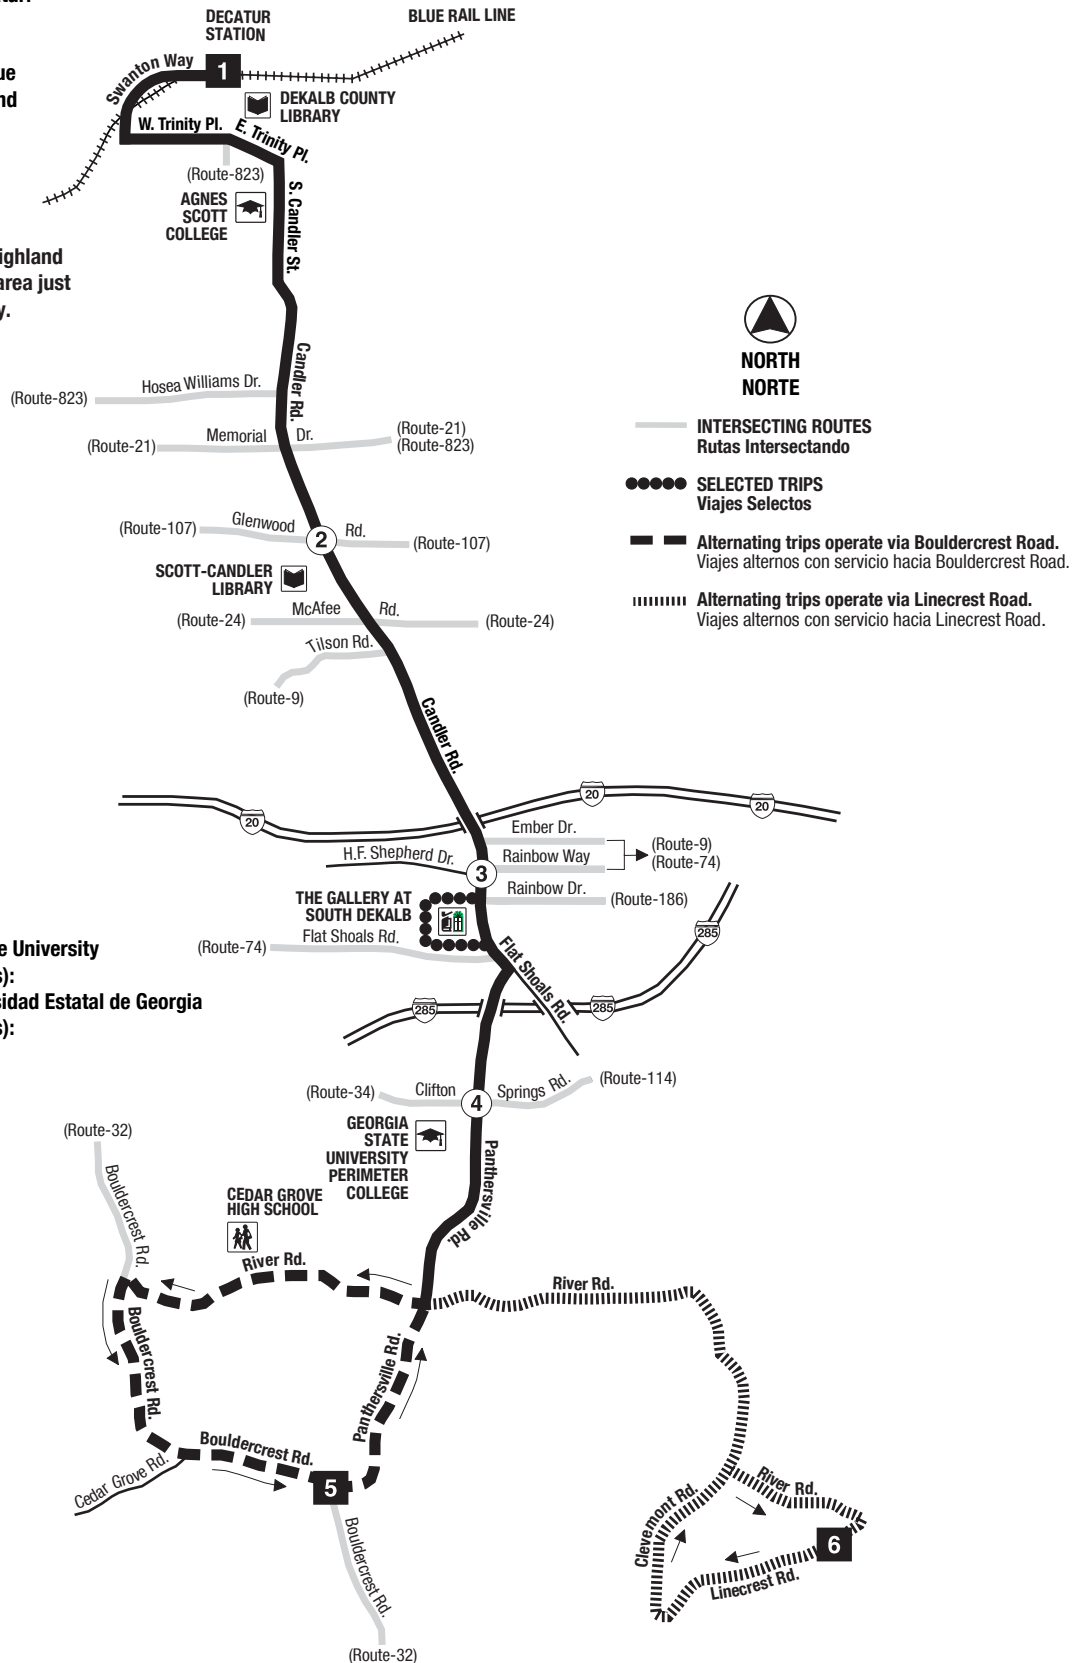

**Routes intersecting at Decatur Station:
Rutas intersectando en la Estación Decatur:**

- 15-Candler Road
- 19-Clairmont Road/West Howard Avenue
- 36-North Decatur Road/Virginia Highland (Swanton Way)
- 123-Church Street
- 823-Belvedere

PLEASE NOTE:
Route 36-North Decatur Road/Virginia Highland will board/alight at the designated bus area just outside the bus loop along Swanton Way.

**Routes intersecting at Georgia State University
Perimeter College (Decatur Campus):
Rutas que intersectan en la Universidad Estatal de Georgia
Perimeter College (Decatur Campus):**

- 15-Candler Road
- 34-Gresham Road
- 114-Columbia Drive